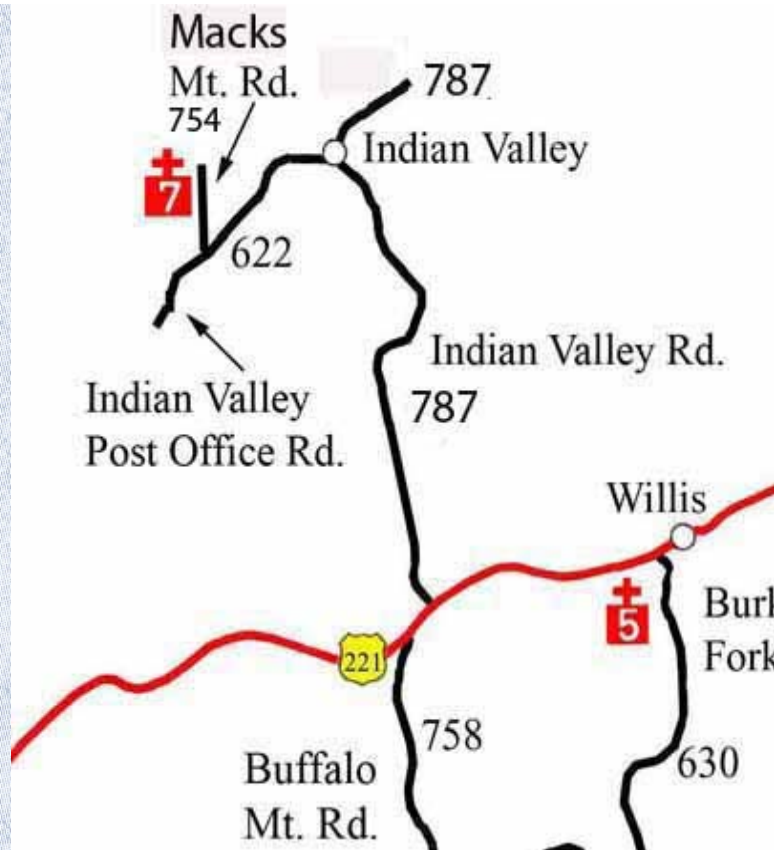

Willis Presbyterian Church

now

New Beginnings House of God

Home
Bluemont
Mayberry
Slate Mt.
Buffalo Mt.
Willis
Dinwiddie
Indian Valley
Trip Planning
Map
Links

GPS setting:

N36 deg 51 min 22 sec (N36 deg 51.366 min)

W80 deg 29 min 06 sec (W80 deg 29.102 min)

**5733 Floyd Highway South
Willis, VA 24330**

Driving directions:

This is one of the easiest to find. It is on the south side of route 221 (Floyd Highway) in Willis at Burks Fork Road (Route 630). However, if you don't keep your eyes peeled for it you may drive right by it, especially approaching from the east since it is set just a little back from the street and there is a building nearer the street just before it.