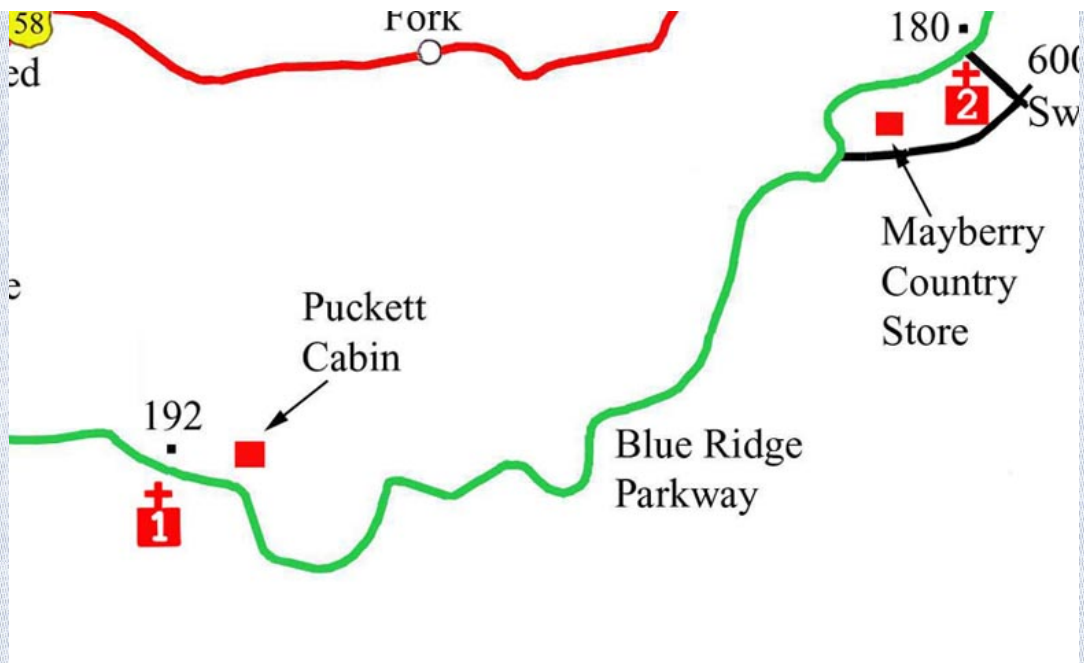

# Bluemont Presbyterian Church

GPS settings:

N36 deg 39 min 30 sec (N36 deg 39.495 min)

W80 deg 34 min 26 sec (W80 deg 34.429 min)

**47 Bludmont Lane  
Hillsville, VA 24343  
276-398-2614**

**Driving directions:** Clearly visible to the south of the Blue Ridge Parkway near mile marker 192. This is the easiest one to locate.