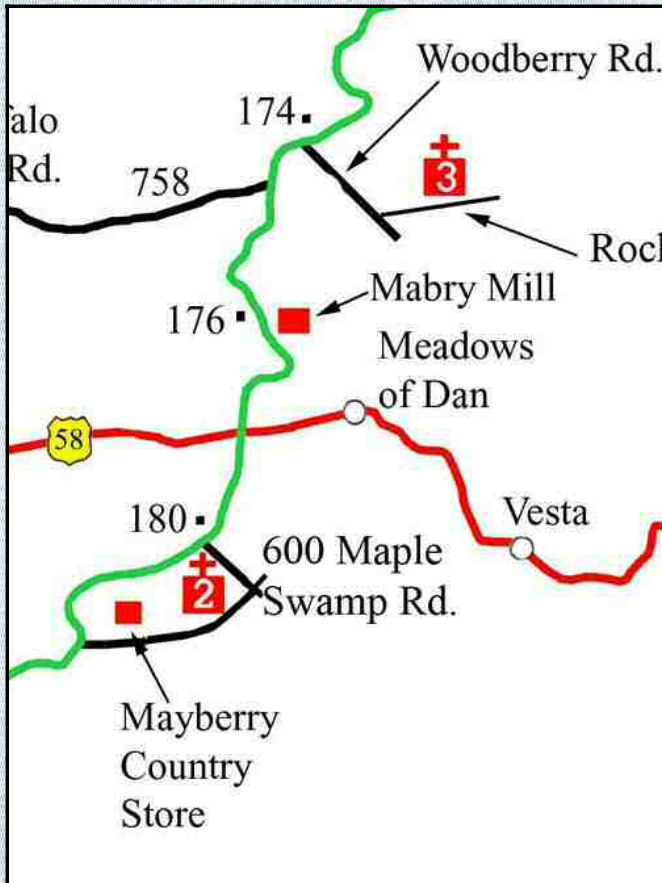

[Indian Valley](#)

[Trip Planning](#)

[Map](#)

[Links](#)

(min)

W80 deg 34 min 26 sec (W80 deg 34.429 min)

1127 Mayberry Church Road
 Meadows of Dan, VA 24120
 276-251-5488

Sign on Blue Ridge Parkway

Driving directions:

Just off the Blue Ridge Parkway at **mile marker 180.1** turn off on **Maple Swamp Rd. (Route 600)**. The only sign on the Parkway is a small sign for **route 600** on the Stop sign post on **Maple Swamp Road**.

Going south on the Parkway the Church is visible through the trees just off the Parkway to the left.

Going north on the Parkway the sign for route 600 is visible on the Stop sign post for Maple Swamp Road. Turn right onto **Maple Swamp Road**.

Mayberry Stone Church is to the right of **Maple Swamp Road**.

[Click here to bring up a PDF version of this page so you can print out a copy for yourself](#)